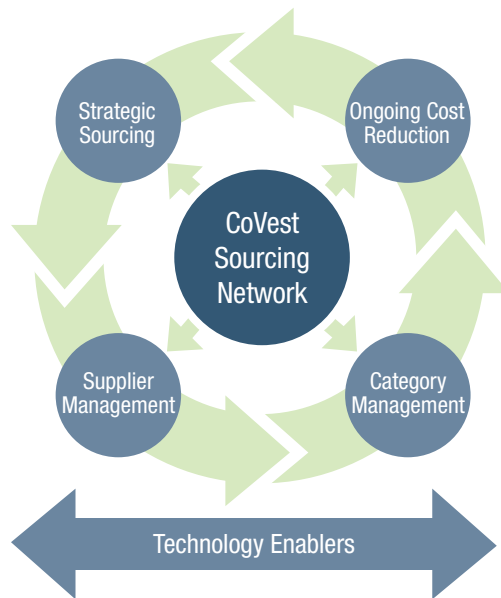

- Strategic Sourcing
- Supply Chain
- Operational Excellence
- Technology
- Implementation
- G&A Cost Alignment
- Planning and Logistics
- Post Merger Integration
- Revenue Acceleration

Our partners:

- General partner and manager of CoVest Services
- Partner for strategic management consulting

AT KEARNEY

- A CoVest limited and strategic partner
- Global leader in supply chain management consulting
- Partner for strategic sourcing consulting and technology

CoVest Services
1422 Euclid Avenue
Suite 1160
Cleveland, Ohio 44115

P: 216-325-5125
F: 216-774-1999

www.covestservices.com

CoVest Sourcing NetworkSM Provides Instant Value Through Sourcing Common Spend

- Savings from the leverage of member companies' indirect purchasing volumes
- Savings achieved within weeks
- Eliminates the need for portfolio companies to source and manage indirect volumes
- No fee to join, no ongoing costs and no minimum purchases

A sourcing model driven by a rigorous process well suited to use in any industry:

Three easy steps to becoming a member:

- 1. Assess Potential Opportunity**
Collect spend data and benchmark pricing
Summarize savings opportunity
- 2. Select CoVest Categories to Adopt**
Execute CoVest membership agreement
Internalize supplier agreements
- 3. Execute Member Roll-Out Plan**
CoVest provides hands-on support